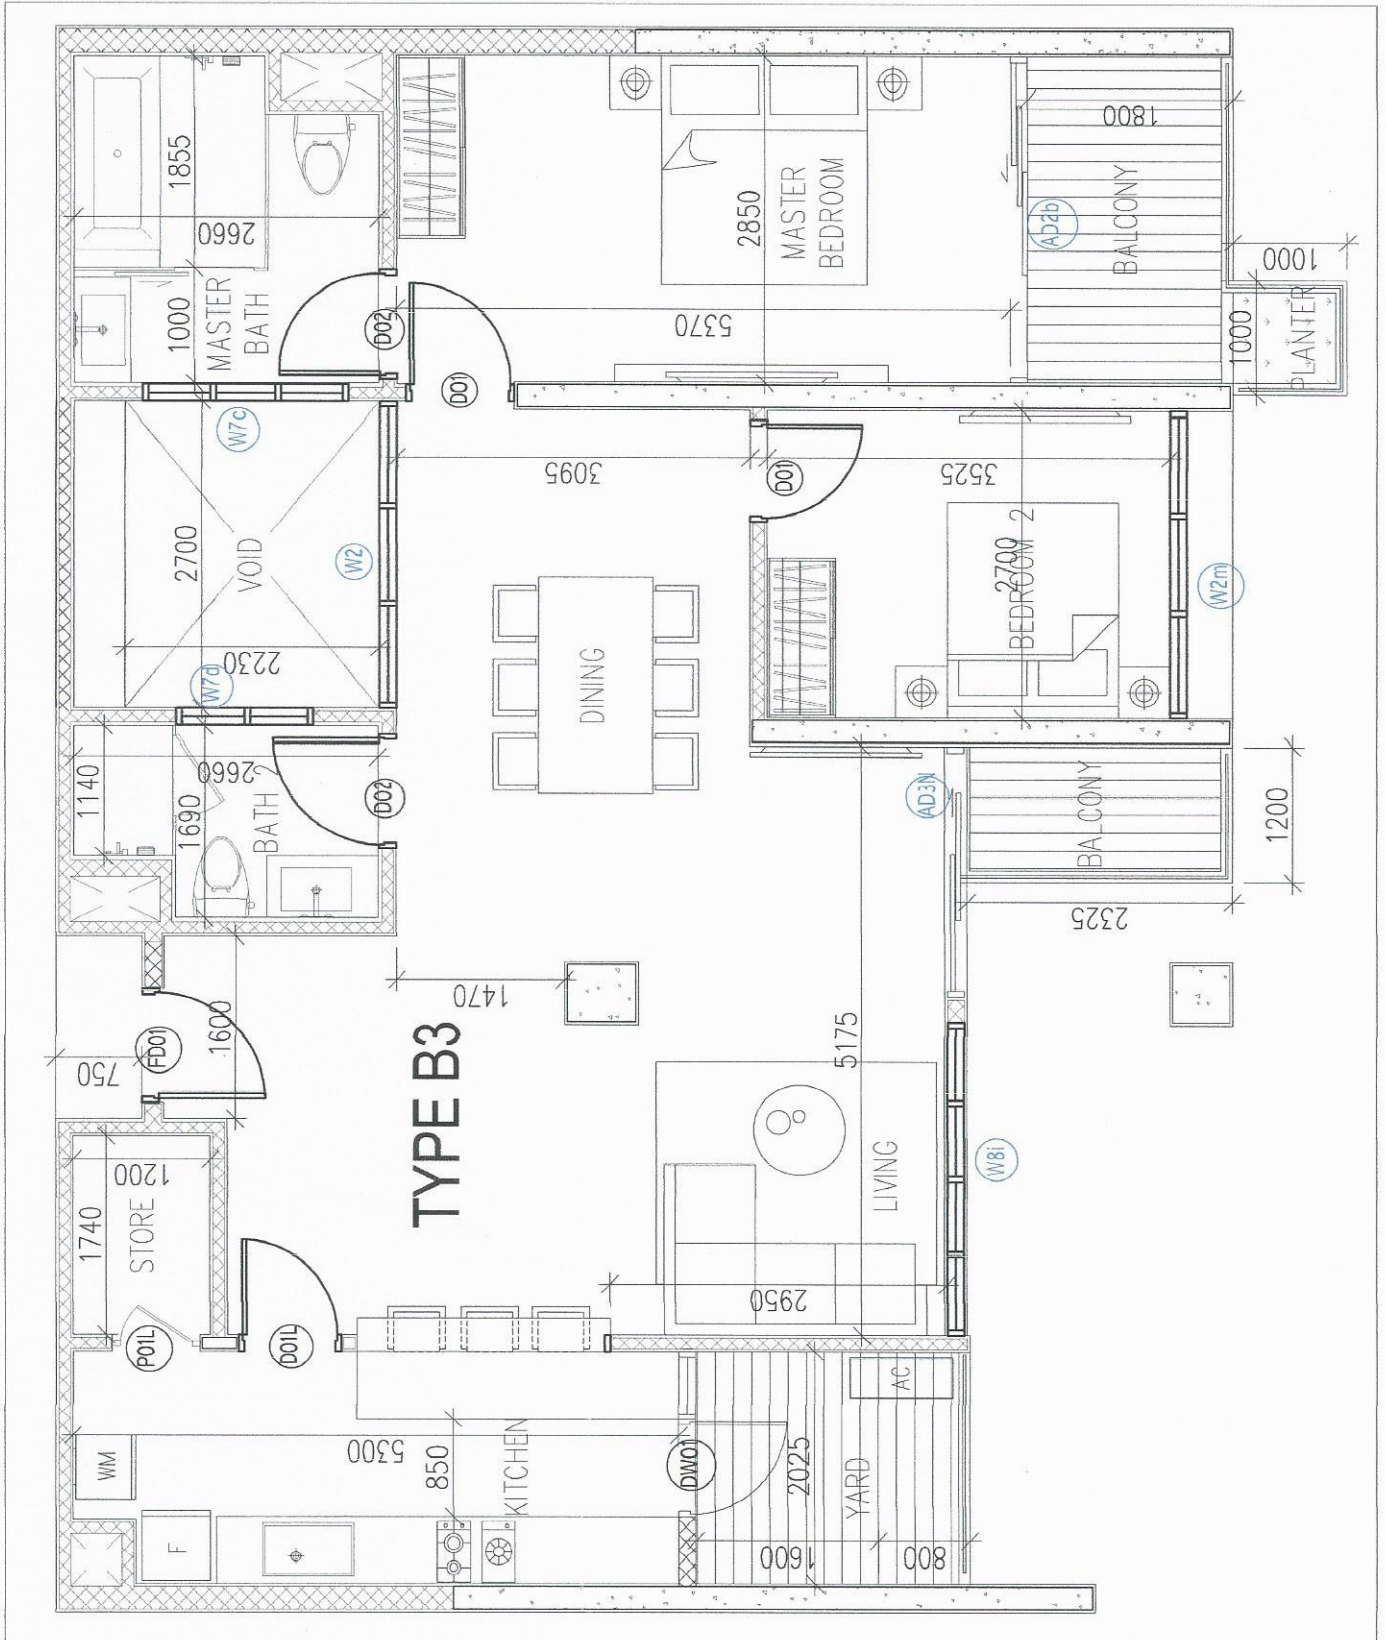

Two Bedroom Apartment Model B3
1288 sq.ft. - 120 sq.mtr.

Two Bedroom Apartment Model B4
 1291 sq.ft. - 120 sq.mtr.